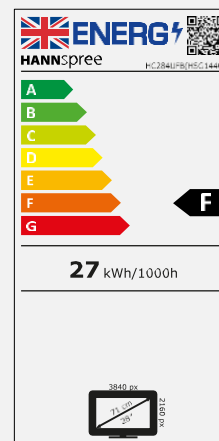

Display Size	71.1 cm / 28" Diagonal
Panel Type	LED Backlight - AAS Panel*
Aspect Ratio	16:9
Resolution (H x V)	3840 x 2160 Ultra-HD 4K
Brightness	300cd/m ² (Typical) / 350cd/m ² (Max)
Contrast (Typ.)	1.000:1 (Typical)
Contrast (Active)	10.000.000:1 (Active)
Viewing Angle L/R; U/D	178° H – 178° V (CR >10)
Response Time	5 msec (with OD)
Pixel Pitch	0,16 (H) x 0,16 (V) mm
Panel Surface	Anti-Glare, Haze-level 25%; Hardness 3H
Display Colors	1.073B
Horizontal Frequency	30 ~ 113 kHz
Vertical Frequency	56 ~ 75 Hz
Max Display Frequency	3840 x 2160 @ 60Hz
Input 1	HDMI 2.0 x 1
Input 2	DP 1.4 x 2
Input 3	USB HUB 3.0 (1 up, 2 down)
Buil-in Speakers	Yes, 3W x 2, Earphone jack
Power Consumption	On: 27W; Standby: 0,2W; Off: 0,2W
AC Power Range	External PSU DC: 12V – 4A Input: AC 100 ~ 240 Volt; 50 ~ 60 Hz
Product Dimensions	638,10 x 237,66 x 450,83 mm with stand (W x D x H) 638,10 x 70,55 x 370 mm without stand (W x D x H)
Packing Dimensions	700 x 160 x 440 mm (W x D x H)
Net / Gross Weight	5,1 Kg / 6,7 Kg

VESA Mounting	Yes, 100 x 100 mm
Monitor Stand	Fixed Stand (with Quick Release)
Tilt / Kensington Lock	-5°~15° (±2°) / Yes
Pivot / Swivel	- / -
Controls	MENU / ▲ / ▼ / EXIT / POWER
Color	Warm / Normal / Cool / User Modes
Preset Mode	PC, ECO, Movie, Game Modes
Bezel & Color Plan	Front Bezel: Black Texture Rear Cover, Arm & Base: Black Texture
On Screen Display	7 OSD Languages
Accessory	Power Adaptor; Power Cable (1,5m); DP-DP 1.4 Cable (1,5m); Quick Start Guide; Warranty Card
Other Features	PIP: Picture In Picture / PBP: Picture By Picture Low Blue Light Mode / Flicker Free

Supplier's Name	HANNspree
Model Name	HC284UFB
Energy efficiency class for standard Dynamic Range (SDR)	F
Annual Energy Power Consumption (kWh/1000h)	27 kWh/1000h
On mode power demand for Standard Dynamic Range (SDR)	27 W
Off mode power demand (W)	0,2 W
Standby mode power demand (W)	0,2 W
Screen Diagonal (cm / inches)	71,1cm / 28"
Resolution	3840 x 2160