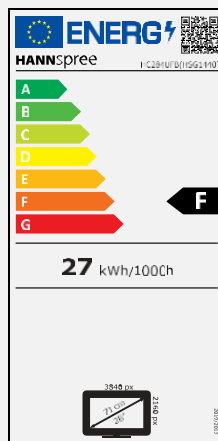

71,1 cm / 28"

Part. No.: HC 284 UFB

SIZE, RESOLUTION

28"
16:9 Aspect Ratio

Ultra HD (4K)
3840 x 2160

CONNECTIVITY, SPEAKER

HDMI
2 x Display Port

Built-In
Stereo Speaker

Display Size	71.1 cm / 28" Diagonal
Panel Type	LED Backlight - AAS Panel*
Aspect Ratio	16:9
Resolution (H x V)	3840 x 2160 Ultra-HD 4K
Brightness	300cd/m ² (Typical) / 350cd/m ² (Max)
Contrast (Typ.)	1.000:1 (Typical)
Contrast (Active)	10.000.000:1 (Active)
Viewing Angle L/R; U/D	178° H – 178° V (CR >10)
Response Time	5 msec (with OD)
Pixel Pitch	0,16 (H) x 0,16 (V) mm
Panel Surface	Anti-Glare, Haze-level 25%; Hardness 3H
Display Colors	1.073B
Horizontal Frequency	30 ~ 113 kHz
Vertical Frequency	56 ~ 75 Hz
Max Display Frequency	3840 x 2160 @ 60Hz
Input 1	HDMI 2.0 x 1
Input 2	DP 1.4 x 2
Input 3	USB HUB 3.0 (1 up, 2 down)
Buil-in Speakers	Yes, 3W x 2, Earphone jack
Power Consumption	On: 27W; Standby: 0,2W; Off: 0,2W
AC Power Range	External PSU DC: 12V – 4A Input: AC 100 ~ 240 Volt; 50 ~ 60 Hz
Product Dimensions	638,10 x 237,66 x 450,83 mm with stand (W x D x H) 638,10 x 70,55 x 370 mm without stand (W x D x H)
Packing Dimensions	700 x 160 x 440 mm (W x D x H)
Net / Gross Weight	5,1 Kg / 6,7 Kg

VESA Mounting	Yes, 100 x 100 mm
Monitor Stand	Fixed Stand (with Quick Release)
Tilt / Kensington Lock	-5°~15° (±2°) / Yes
Pivot / Swivel	- / -
Controls	MENU / ▲ / ▼ / EXIT / POWER
Color	Warm / Normal / Cool / User Modes
Preset Mode	PC, ECO, Movie, Game Modes
Bezel & Color Plan	Front Bezel: Black Texture Rear Cover, Arm & Base: Black Texture
On Screen Display	7 OSD Languages
Accessory	Power Adaptor; Power Cable (1,5m); DP-DP 1.4 Cable (1,5m); Quick Start Guide; Warranty Card
Other Features	PIP: Picture In Picture / PBP: Picture By Picture Low Blue Light Mode / Flicker Free