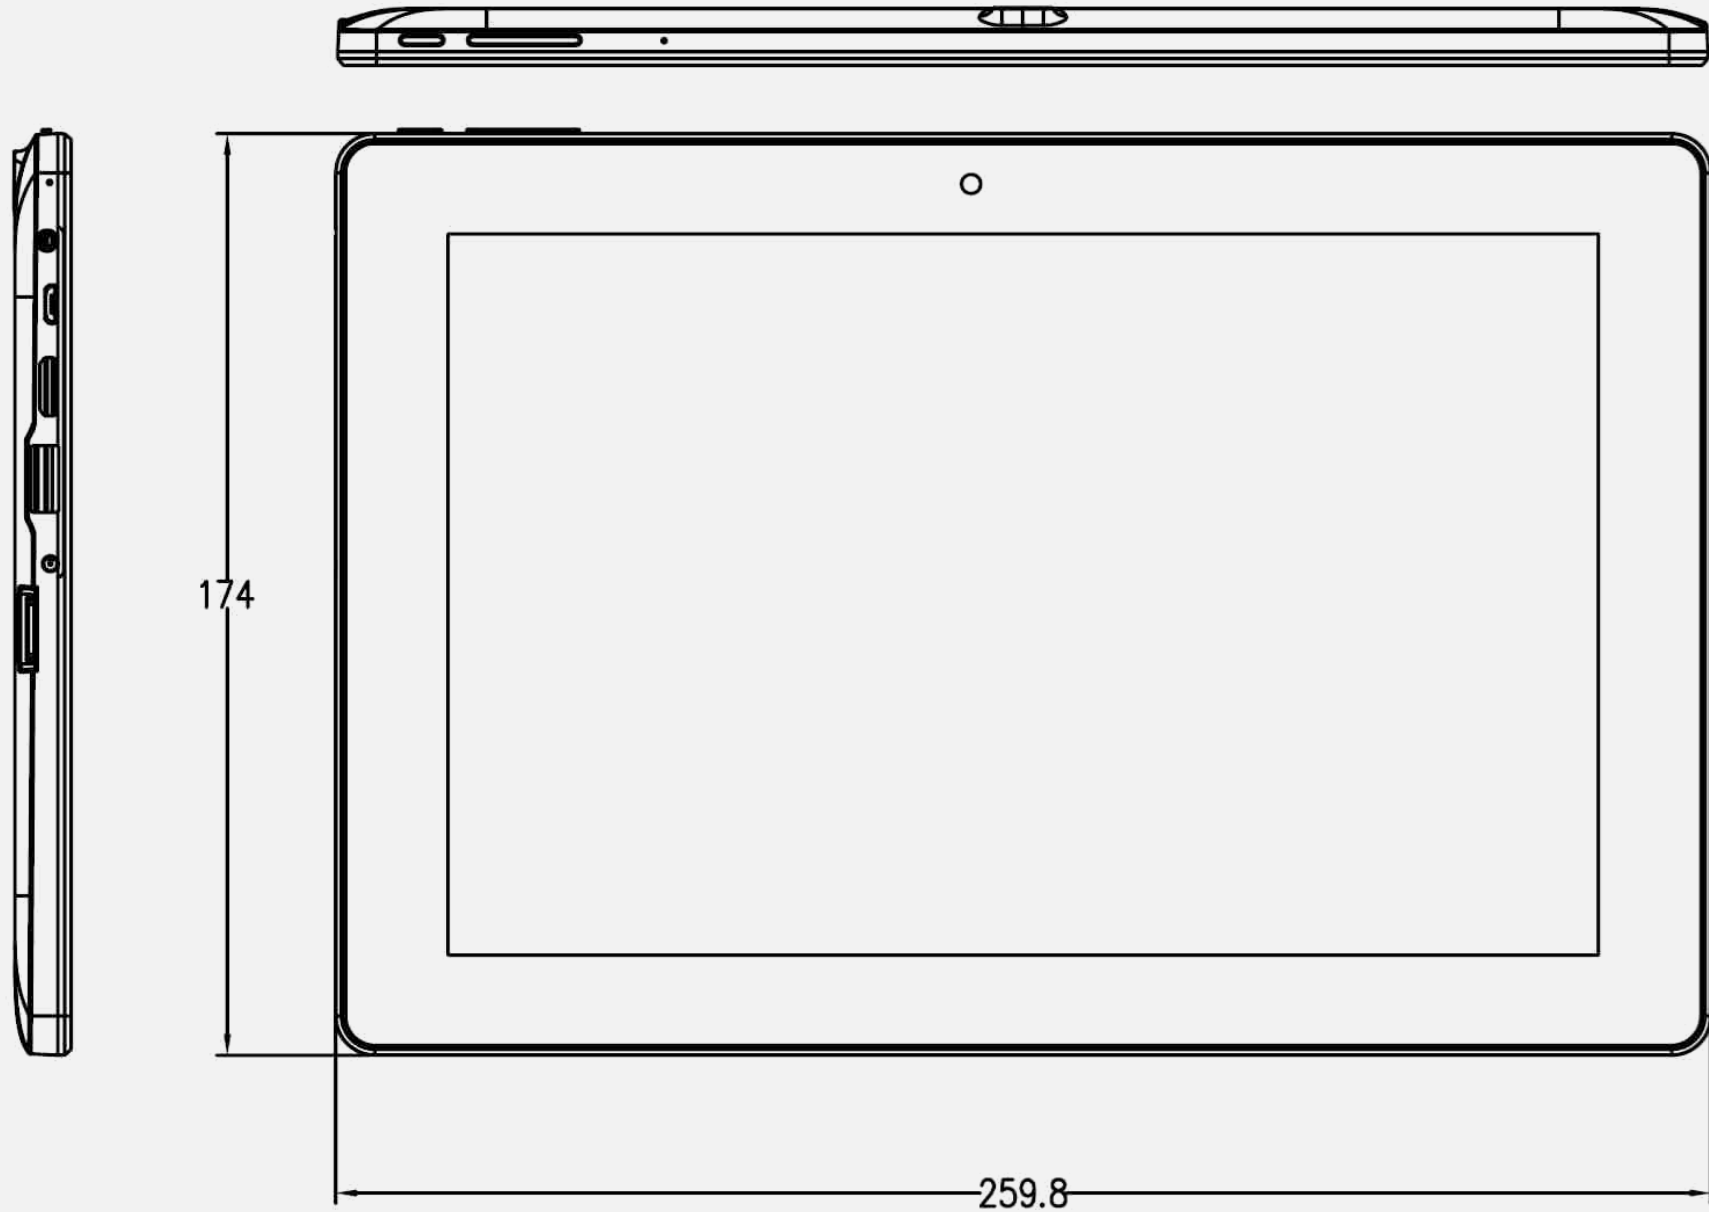

#### SIZE, RESOLUTION

**10.1"** 10.1" Panel  
25,65 cm

**1280 x 800**

## 10.1" Android Touch Display (w/o battery)

Name / Part Nr.	80-PL000004G000
Screen Size	25.65 cm / 10.1 Inch
Resolution (H x V)	1280 x 800, 16:10 Aspect Ratio
Viewing Angle	170° (V) / 170° (H)
Touchscreen Type	Multi Point Capacitive Touch Panel / Type: G + G
Display Protection	Thickness 1,5 ± 0.1mm (with 0.15mm tape) Hardness: ≥6H Toughened hard panel surface
CPU	Quad Core CPU MT8168 Cortex ARM A53 64 bit, up to 2.0 GHz
GPU	G52 3EE MC1@800MHZ
Memory	2GB RAM
Storage Internal	16GB
Storage External	Micro-SD/Micro-SDHC Card, max. 64GB
WLAN	Wi-Fi IEEE 802.11 b/g/n 2.4GHz
Bluetooth	Bluetooth 4.1 (LE)
Camera	Front: 2.0MP w/o AF / Rear: -
Microphone	Built-in
Speakers	Built-in, Stereo Speakers 2 x 0.8W, 8 Ω
Headphone Output	3.5mm Stereo Earphone
HDMI	N/A
USB	Micro USB; USB 3.0
GPS / G-Sensor	Yes / Yes
3 Axis Accelerometer	Yes
OTG	Yes
Battery Type	N/A
Power Input	Power Source: DC 3.7Volt – 1.5A External Power Cable (BAT+, BAT-, Power On) from the opposite side of Control Buttons. Cable Length: 350mm (with heat shrink tube) Cable Weight: AWG20 for BAT+ and BAT-; AWG24 for Power On Plug: MOLEX MINIFIT JR. 39-01-2065

Operating Temperature	0 ~ 45° Celsius
Operating Humidity	10 ~ 85%
Case Material	Plastic with rubber painting
Product Dimensions	259.8 x 174 x 10.6 (W x H x D mm)
Packaging Dimensions	TBC
Net Weight	TBC
Gross Weight	TBC
Control Keys	Power, Volume +/- (Reset: long press the Power key)
Operating System	Android 10
UI Language	Android default
Panel Lifetime	30K hours LED Backlight
Packaging	Industrial Packaging
EAN Code	4711404022098

PART. NO.:

80-PL000004G000

4 711404 022098 >

**HANNspree**

**10.1" Android Touch Display**  
(w/o battery)

**10.1" Android Touch Display**  
(w/o battery)