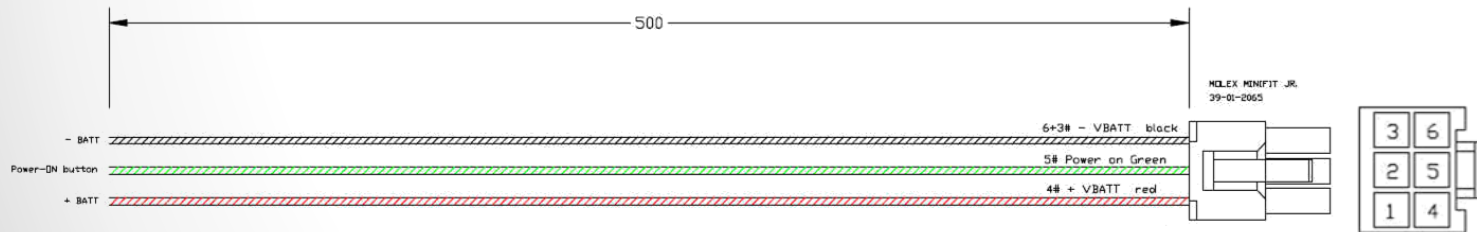

### 10.1" Android Touch Display Wi-Fi with external power cable

- Android 10
- Power Source: DC 3.7V – 1.5A
- External Power Cable (BAT+, BAT-, Power On)
- Cable Length: 350mm (with heat shrink tube)
- Cable Weight: AWG20 for BAT+ and BAT-;  
AWG24 for Power On
- Plug: MOLEX MINIFIT JR. 39-01-2065

10.1" / 25,65 cm

Part. No.: 80-PL000004G000

#### SIZE, RESOLUTION

**10.1"** 10.1" Panel  
25,65 cm

**1280 x 800**

Operating Temperature	0 ~ 45° Celsius
Operating Humidity	10 ~ 85%
Case Material	Plastic with rubber painting
Product Dimensions	259.8 x 174 x 10.6 (W x H x D mm)
Packaging Dimensions	TBC
Net Weight	TBC
Gross Weight	TBC
Control Keys	Power, Volume +/- (Reset: long press the Power key)
Operating System	Android 10
UI Language	Android default
Panel Lifetime	30K hours LED Backlight
Packaging	Industrial Packaging
EAN Code	4711404022098