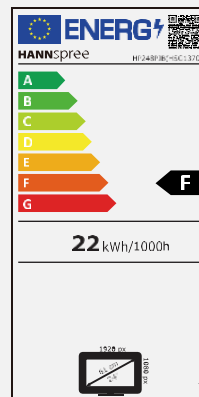

VESA Mounting	100 x 100 mm
Monitor Stand	Height Adjustable Stand (Lift 120 mm), Plastic Base
Tilt / Kensington Lock	-5° ~ 20° / Yes
Pivot / Swivel	Yes 90° Clockwise / Left: 45° - Right: 45°
Controls	Menu, (+), (-), AUTO, Power
Color	Warm, Natural, Cool, User Mode
Preset Mode	PC, Movie, Game Modes
On Screen Display	11 OSD Languages
Accessory	Power Cable (1,5m); HDMI Cable; Warranty Card; Quick Start Guide
Other Features	Low Blue Light Mode / Flicker Free
Certifications	CE, ErP Energy Label, Energy Star 8.0, TCO 8.0, ISO9241-307, WEEE, RoHS, Reach

Supplier's Name	HANNspree
Model Name	HP248PJB
Energy efficiency class for standard Dynamic Range (SDR)	F
Annual Energy Power Consumption (kWh/1000h)	22 kWh/1000h
On mode power demand for Standard Dynamic Range (SDR)	22 W
Off mode power demand (W)	0,2 W
Standby mode power demand (W)	0,3 W
Screen Diagonal (cm / inches)	60,45cm/23.8"
Resolution	1920 x 1080

PART. NO.:
HP 248 PJB
RTW – ETW / Model No. HSG1370

* "ADS-type" word mark / trademark and related patents on technologies belong to their respective owners.