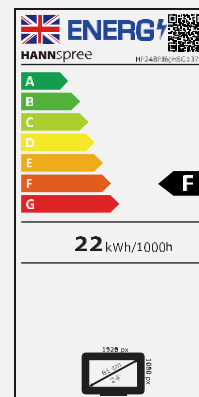

VESA Mounting	100 x 100 mm
Monitor Stand	Height Adjustable Stand (Lift 120 mm), Plastic Base
Tilt / Kensington Lock	-5° ~ 20° / Yes
Pivot / Swivel	Yes 90° Clockwise / Left: 45° - Right: 45°
Controls	Menu, (+), (-), AUTO, Power
Color	Warm, Natural, Cool, User Mode
Preset Mode	PC, Movie, Game Modes
On Screen Display	11 OSD Languages
Accessory	Power Cable (1,5m); HDMI Cable; Warranty Card; Quick Start Guide
Other Features	Low Blue Light Mode / Flicker Free
Certifications	CE, ErP Energy Label, Energy Star 8.0, TCO 8.0, ISO9241-307, WEEE, RoHS, Reach

Supplier's Name	HANNspree
Model Name	HP248PJB
Energy efficiency class for standard Dynamic Range (SDR)	F
Annual Energy Power Consumption (kWh/1000h)	22 kWh/1000h
On mode power demand for Standard Dynamic Range (SDR)	22 W
Off mode power demand (W)	0,2 W
Standby mode power demand (W)	0,3 W
Screen Diagonal (cm / inches)	60,45cm/23.8"
Resolution	1920 x 1080

PART. NO.:
HP 248 PJB
RTW – ETW / Model No. HSG1370

* "ADS-type" word mark / trademark and related patents on technologies belong to their respective owners.