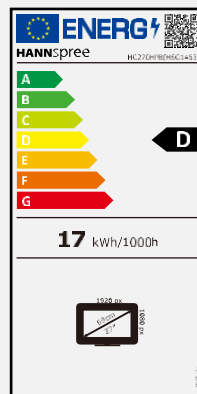

### OTHER FEATURES

Ultra  
Slim

Tilt

Low Blue  
Light  
Mode

Flicker  
Free

Display Size	68,6cm / 27" Diagonal
Panel Type	LED Backlight TN Panel
Aspect Ratio	16:9
Resolution (H x V)	1920 x 1080 Full HD
Brightness (Typ.)	250cd/m <sup>2</sup>
Contrast (Typ.)	1.000:1 (Typical)
Contrast (Active)	10M:1 (Active)
Viewing Angle L/R; U/D	170° H – 160° V (CR >10)
Response Time	5 msec
Pixel Pitch	0,3114 (H) x 0,3114 (V) mm
Panel Surface	Anti-Glare, Haze level 25%; Hard Coating 3H
Display Colors	16.7M Colors
Horizontal Frequency	30 ~ 83 kHz
Vertical Frequency	56 ~ 75 Hz
Max Display Frequency	1920 x 1080 @ 60Hz
Input 1	D-Sub (VGA)
Input 2	HDMI 1.4
Input 3	Audio In
Buil-in Speakers	Yes, 2W x 2
Power Consumption	On: 17W; Standby: 0,3W; Off: 0,3W
Power Range	External PSU DC: 12V – 4A Input: AC 100 ~ 240 Volt; 50 ~ 60 Hz
Product Dimensions	613,9 x 192,14 x 459,1 mm with stand (W x D x H) 613,9 x 40,7 x 358,7 mm without stand (W x D x H)
Packing Dimensions	675 x 101 x 431 mm (W x D x H)
Net / Gross Weight	3,65 Kg / 5,25 Kg

VESA Mounting	100 x 100 mm
Monitor Stand	Fixed Stand
Tilt / Kensington Lock	-5° ~ +10° (±2°) / Yes
Pivot / Swivel	- / -
Controls	MENU / EXIT / ▲ / ▼ / POWER
Color	Warm / Nature / Cool / User Modes
Preset Mode	Standard, ECO, Movie, Game Modes
Bezel & Color Plan	Front Bezel, Rear Cover: Black Color Base and Stand: Black Color
On Screen Display	7 OSD Languages
Accessory	Power Adaptor; Power Cable (1,5m); HDMI Cable (1,5m); Quick Start Guide; Warranty Card
Other Features	Low Blue Light Mode / Flicker Free

Supplier's Name	HANNspree
Model Name	HC270HPB
Energy efficiency class for standard Dynamic Range (SDR)	D
Annual Energy Power Consumption (kWh/1000h)	17 kWh/1000h
On mode power demand for Standard Dynamic Range (SDR)	17 W
Off mode power demand (W)	0,3 W
Standby mode power demand (W)	0,3 W
Screen Diagonal (cm / inches)	68,6cm / 27"
Resolution	1920 x 1080