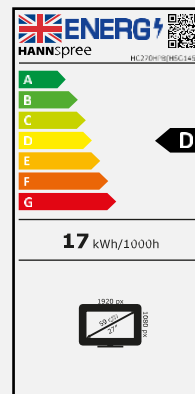

### OTHER FEATURES

Ultra  
Slim

Tilt

Low Blue  
Light  
Mode

Flicker  
Free

Display Size	68,6cm / 27" Diagonal
Panel Type	LED Backlight TN Panel
Aspect Ratio	16:9
Resolution (H x V)	1920 x 1080 Full HD
Brightness (Typ.)	250cd/m <sup>2</sup>
Contrast (Typ.)	1.000:1 (Typical)
Contrast (Active)	10M:1 (Active)
Viewing Angle L/R; U/D	170° H – 160° V (CR >10)
Response Time	5 msec
Pixel Pitch	0,3114 (H) x 0,3114 (V) mm
Panel Surface	Anti-Glare, Haze level 25%; Hard Coating 3H
Display Colors	16.7M Colors
Horizontal Frequency	30 ~ 83 kHz
Vertical Frequency	56 ~ 75 Hz
Max Display Frequency	1920 x 1080 @ 60Hz
Input 1	D-Sub (VGA)
Input 2	HDMI 1.4
Input 3	Audio In
Buil-in Speakers	Yes, 2W x 2
Power Consumption	On: 17W; Standby: 0,3W; Off: 0,3W
Power Range	External PSU DC: 12V – 4A Input: AC 100 ~ 240 Volt; 50 ~ 60 Hz
Product Dimensions	613,9 x 192,14 x 459,1 mm with stand (W x D x H) 613,9 x 40,7 x 358,7 mm without stand (W x D x H)
Packing Dimensions	675 x 101 x 431 mm (W x D x H)
Net / Gross Weight	3,65 Kg / 5,25 Kg

VESA Mounting	100 x 100 mm
Monitor Stand	Fixed Stand
Tilt / Kensington Lock	-5° ~ +10° (±2°) / Yes
Pivot / Swivel	- / -
Controls	MENU / EXIT / ▲ / ▼ / POWER
Color	Warm / Nature / Cool / User Modes
Preset Mode	Standard, ECO, Movie, Game Modes
Bezel & Color Plan	Front Bezel, Rear Cover: Black Color Base and Stand: Black Color
On Screen Display	7 OSD Languages
Accessory	Power Adaptor; Power Cable (1,5m); HDMI Cable (1,5m); Quick Start Guide; Warranty Card
Other Features	Low Blue Light Mode / Flicker Free

Supplier's Name	HANNspree
Model Name	HC270HPB
Energy efficiency class for standard Dynamic Range (SDR)	D
Annual Energy Power Consumption (kWh/1000h)	17 kWh/1000h
On mode power demand for Standard Dynamic Range (SDR)	17 W
Off mode power demand (W)	0,3 W
Standby mode power demand (W)	0,3 W
Screen Diagonal (cm / inches)	68,6cm / 27"
Resolution	1920 x 1080