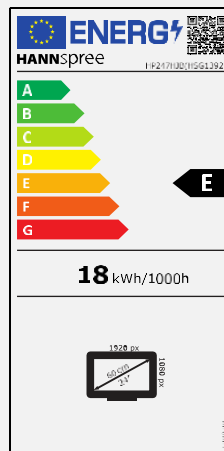

## ERGONOMIC FEATURES

Height  
Adjust.  
Stand

Swivel

Tilt

Eco  
Friendly

Display Size	60,45cm / 23.8" Diagonal
Panel Type	TFT – LED Backlight ADS Panel (*)
Aspect Ratio	16:9
Resolution (H x V)	1920 x 1080 Full HD
Brightness (Typ.)	330cd/m <sup>2</sup>
Contrast (Typ.)	1.000:1
Contrast (Active)	80.000.000:1
Viewing Angle L/R; U/D	178° H – 178° V (CR >10)
Response Time	5 msec (with OD)
Pixel Pitch	0,2745 (H) x 0,2745 (V) mm
Panel Surface	Anti-Glare, Haze 25%; Hardness 3H
Display Colors	16.7M Colors
Horizontal Frequency	30 ~ 83 kHz
Vertical Frequency	56 ~ 75 Hz
Max Display Frequency	1920 x 1080 @ 60Hz
Input 1	D-Sub (VGA)
Input 2	HDMI 1.4
Buil-in Speakers	Yes, 2W x 2; Earphone Jack NOTE: with VGA connection, you cannot enable the monitor speakers
Power Consumption	On: 18W; Stand-by: 0,5W; Off: 0,3W
AC Power Range	External PSU DC: 12V – 2,5A Input: AC 100 ~ 240 Volt; 50 ~ 60 Hz
Product Dimensions	538,8 x 189,4 x 406,6 ~ 546,6 mm with stand (W x D x H) 538,8 x 37,5 x 318,7 mm without stand (W x D x H)
Packing Dimensions	616 x 114 x 519 mm (W x D x H)
Net / Gross Weight	4,67 Kg / 6,21 Kg

VESA Mounting	100 x 100 mm
Monitor Stand	Height Adjustable Stand (range 140mm ± 5mm)
Tilt / Kensington Lock	-5° ~ 22° (±3°) / Yes
Pivot / Swivel	- / Left: 45° - Right: 45° (±4°)
Controls	Exit (Auto) / ▼ (Vol.) / ▲ (Bri.) / Menu (Enter) / Power
Color	Warm, Natural, Cool, User Mode
Preset Mode	PC, Movie, Game, ECO Modes
On Screen Display	13 OSD Languages
Accessory	External Power Adaptor (1,5m); HDMI Cable (1,5m); Warranty Card; Quick Start Guide
Other Features	Low Blue Light Mode / Flicker Free

Supplier's Name	HANNspree
Model Name	HP247HJB
Energy efficiency class for standard Dynamic Range (SDR)	E
Annual Energy Power Consumption (kWh/1000h)	18 kWh/1000h
On mode power demand for Standard Dynamic Range (SDR)	18 W
Off mode power demand (W)	0,3 W
Standby mode power demand (W)	0,5 W
Screen Diagonal (cm / inches)	60,45cm/23.8"
Resolution	1920 x 1080