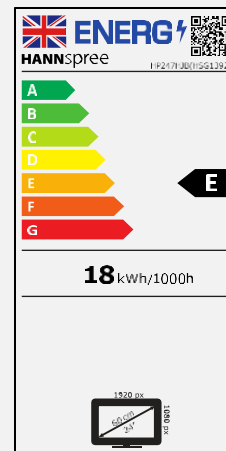

## ERGONOMIC FEATURES

Height  
Adjust.  
Stand

Swivel

Tilt

Eco  
Friendly

Display Size	60,45cm / 23.8" Diagonal
Panel Type	TFT – LED Backlight ADS Panel (*)
Aspect Ratio	16:9
Resolution (H x V)	1920 x 1080 Full HD
Brightness (Typ.)	330cd/m <sup>2</sup>
Contrast (Typ.)	1.000:1
Contrast (Active)	80.000.000:1
Viewing Angle L/R; U/D	178° H – 178° V (CR >10)
Response Time	5 msec (with OD)
Pixel Pitch	0,2745 (H) x 0,2745 (V) mm
Panel Surface	Anti-Glare, Haze 25%; Hardness 3H
Display Colors	16.7M Colors
Horizontal Frequency	30 ~ 83 kHz
Vertical Frequency	56 ~ 75 Hz
Max Display Frequency	1920 x 1080 @ 60Hz
Input 1	D-Sub (VGA)
Input 2	HDMI 1.4
Buil-in Speakers	Yes, 2W x 2; Earphone Jack NOTE: with VGA connection, you cannot enable the monitor speakers
Power Consumption	On: 18W; Stand-by: 0,5W; Off: 0,3W
AC Power Range	External PSU DC: 12V – 2,5A Input: AC 100 ~ 240 Volt; 50 ~ 60 Hz
Product Dimensions	538,8 x 189,4 x 406,6 ~ 546,6 mm with stand (W x D x H) 538,8 x 37,5 x 318,7 mm without stand (W x D x H)
Packing Dimensions	616 x 114 x 519 mm (W x D x H)
Net / Gross Weight	4,67 Kg / 6,21 Kg

VESA Mounting	100 x 100 mm
Monitor Stand	Height Adjustable Stand (range 140mm ± 5mm)
Tilt / Kensington Lock	-5° ~ 22° (±3°) / Yes
Pivot / Swivel	- / Left: 45° - Right: 45° (±4°)
Controls	Exit (Auto) / ▼ (Vol.) / ▲ (Bri.) / Menu (Enter) / Power
Color	Warm, Natural, Cool, User Mode
Preset Mode	PC, Movie, Game, ECO Modes
On Screen Display	13 OSD Languages
Accessory	External Power Adaptor (1,5m); HDMI Cable (1,5m); Warranty Card; Quick Start Guide
Other Features	Low Blue Light Mode / Flicker Free

Supplier's Name	HANNspree
Model Name	HP247HJB
Energy efficiency class for standard Dynamic Range (SDR)	E
Annual Energy Power Consumption (kWh/1000h)	18 kWh/1000h
On mode power demand for Standard Dynamic Range (SDR)	18 W
Off mode power demand (W)	0,3 W
Standby mode power demand (W)	0,5 W
Screen Diagonal (cm / inches)	60,45cm/23.8"
Resolution	1920 x 1080