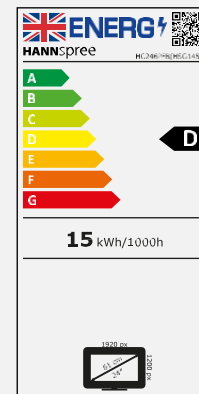

HC 246 PFB

61 cm / 24" Diagonal
LED Backlight – Format 16:10

- 24" 16:10 LED Backlight Monitor
- 1920 x 1200 WUXGA Resolution
- 178° / 178° Ultra Wide Viewing Angle
- Triple Inputs: Display Port + HDMI + VGA
- Built-In Stereo Speakers
- Frameless Design and Thin Profile
- Tilt and Wall-Mountable (VESA)
- Low Power Consumption
- Multi-Video Modes
- Low Blue Light Mode
- Flicker Free

VIEWING ANGLE, VESA

178 Ultra-Wide
Viewing Angle

VESA
Wall-Mountable

OTHER FEATURES

Eco
Friendly

Low Blue
Light
Mode

Tilt

Flicker
Free

Display Size	61cm / 24" Diagonal
Panel Type	TFT – LED Backlight ADS Panel (*)
Aspect Ratio	16:10
Resolution (H x V)	1920 x 1200 WUXGA
Brightness (Typ.)	250cd/m ² (Typical)
Contrast (Typ.)	1.000:1 (Typical)
Contrast (Active)	10.000.000:1 (Active)
Viewing Angle L/R; U/D	178° H – 178° V (CR >10)
Response Time	5 msec (with OD)
Pixel Pitch	0,27 (H) x 0,27 (V) mm
Panel Surface	Anti-Glare, Haze level 25%; Hardness Coating 3H
Display Colors	16.7M Colors
Horizontal Frequency	30 ~ 83 kHz
Vertical Frequency	56 ~ 75 Hz
Max Display Frequency	1920 x 1200 @ 60Hz
Input 1	D-Sub (VGA)
Input 2	HDMI 1.4
Input 3 & 4	Display Port 1.2; Audio In
Buil-in Speakers	Yes, 2W x 2; Earphone jack
Power Consumption	On: 15W; Stand-by: 0,5W; Off: 0,3W
Power Range	External PSU DC: 12V – 3A AC 100 ~ 240 Volt; 50 ~ 65 Hz
Product Dimensions	534,6 x 190 x 441,7 mm with stand (W x D x H) 534,6 x 39,7 x 351,5 mm without stand (W x D x H)
Packing Dimensions	585 x 120 x 415 mm (W x D x H)
Net / Gross Weight	3,45 Kg / 4,65 Kg

Supplier's Name	HANNspree
Model Name	HC246PFB
Energy efficiency class for standard Dynamic Range (SDR)	D
Annual Energy Power Consumption (kWh/1000h)	15 kWh/1000h
On mode power demand for Standard Dynamic Range (SDR)	15 W
Off mode power demand (W)	0,3 W
Standby mode power demand (W)	0,5 W
Screen Diagonal (cm / inches)	61cm / 24"
Resolution	1920 x 1200