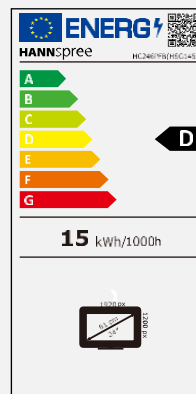

HC 246 PFB

61 cm / 24" Diagonal
LED Backlight – Format 16:10

- 24" 16:10 LED Backlight Monitor
- 1920 x 1200 WUXGA Resolution
- 178° / 178° Ultra Wide Viewing Angle
- Triple Inputs: Display Port + HDMI + VGA
- Built-In Stereo Speakers
- Frameless Design and Thin Profile
- Tilt and Wall-Mountable (VESA)
- Low Power Consumption
- Multi-Video Modes
- Low Blue Light Mode
- Flicker Free

VIEWING ANGLE, VESA

178 Ultra-Wide
Viewing Angle

VESA
Wall-Mountable

OTHER FEATURES

Eco
Friendly

Low Blue
Light
Mode

Tilt

Flicker
Free

Display Size	61cm / 24" Diagonal
Panel Type	TFT – LED Backlight ADS Panel (*)
Aspect Ratio	16:10
Resolution (H x V)	1920 x 1200 WUXGA
Brightness (Typ.)	250cd/m ² (Typical)
Contrast (Typ.)	1.000:1 (Typical)
Contrast (Active)	10.000.000:1 (Active)
Viewing Angle L/R; U/D	178° H – 178° V (CR >10)
Response Time	5 msec (with OD)
Pixel Pitch	0,27 (H) x 0,27 (V) mm
Panel Surface	Anti-Glare, Haze level 25%; Hardness Coating 3H
Display Colors	16.7M Colors
Horizontal Frequency	30 ~ 83 kHz
Vertical Frequency	56 ~ 75 Hz
Max Display Frequency	1920 x 1200 @ 60Hz
Input 1	D-Sub (VGA)
Input 2	HDMI 1.4
Input 3 & 4	Display Port 1.2; Audio In
Buil-in Speakers	Yes, 2W x 2; Earphone jack
Power Consumption	On: 15W; Stand-by: 0,5W; Off: 0,3W
Power Range	External PSU DC: 12V – 3A AC 100 ~ 240 Volt; 50 ~ 65 Hz
Product Dimensions	534,6 x 190 x 441,7 mm with stand (W x D x H) 534,6 x 39,7 x 351,5 mm without stand (W x D x H)
Packing Dimensions	585 x 120 x 415 mm (W x D x H)
Net / Gross Weight	3,45 Kg / 4,65 Kg

Supplier's Name	HANNspree
Model Name	HC246PFB
Energy efficiency class for standard Dynamic Range (SDR)	D
Annual Energy Power Consumption (kWh/1000h)	15 kWh/1000h
On mode power demand for Standard Dynamic Range (SDR)	15 W
Off mode power demand (W)	0,3 W
Standby mode power demand (W)	0,5 W
Screen Diagonal (cm / inches)	61cm / 24"
Resolution	1920 x 1200