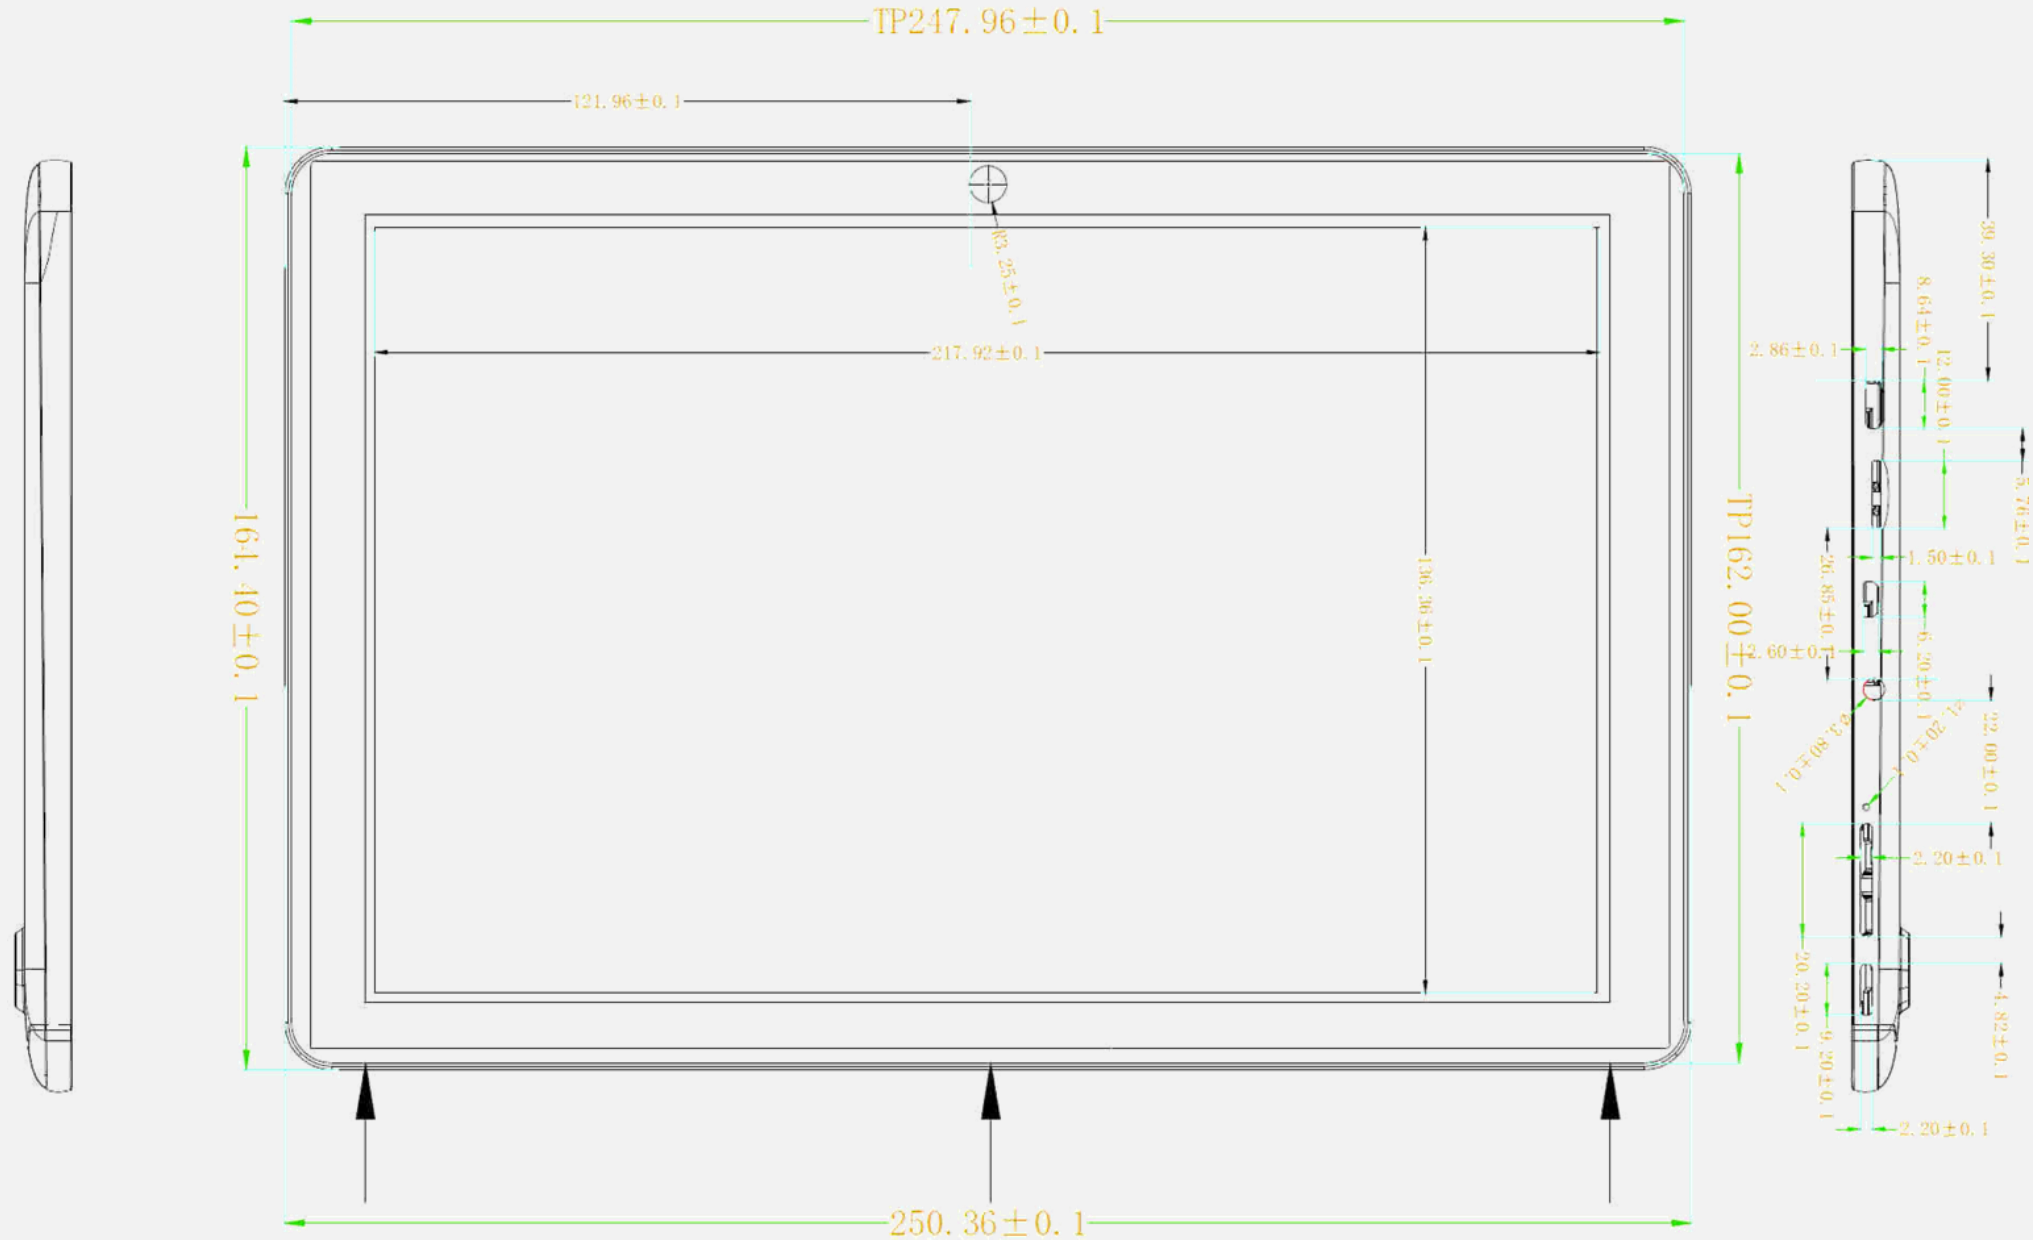

10.1" Android Touch Display (w/o battery)